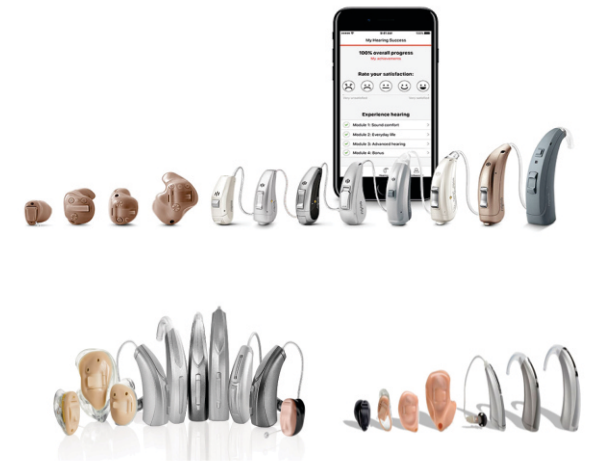

Custom Swimming Plugs

We create customised swim plugs that will improve your recreational experience. We make custom made swim plugs that seal to keeps water out of your ear whilst swimming they are floatable silicone that are easily found if dropped or if the fall in water.

Custom Hearing Protection

We assist in prevention program for noise induced Hearing loss and design a custom plug that will enable you continue with your daily activities or work especially those at risk such as factory worker's, target shooters, musicians, construction workers or even Noisy matatus.

Hearing Batteries & Accessories

All sizes available

Hearing Aid Fitting

We evaluate your needs and counsel our client's with informed choice on what best suits them from our wide range of products that fit either behind the ear, will sit on the ear or will be invisible inside the canal. For optimal results on Hearing aid fitting. We pride in offering digital devices with latest technologies.